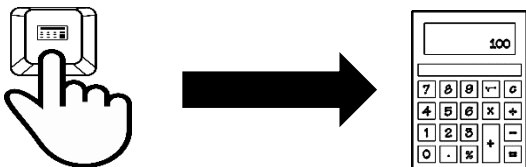

DE – NATEC HAKE - BEDIENUNGSANLEITUNG

INSTALLATION:

KEY DESCRIPTION

SICHERHEITSSINFORMATIONEN:

WICHTIGE HINWEISE

- Diese Produkt ist auf Übereinstimmung mit den Anforderungen einer EU-Richtlinie
- Diese Produkt wird in Übereinstimmung mit der RoHS Direktive hergestellt. RoHS ist eine Richtlinie der EU mit dem Ziel gesundheits- und umweltschädliche Substanzen in elektronischen Geräten zu reduzieren.
- Das Symbol der durchgestrichenen Mülltonne bedeutet, dass dieses Produkt nicht mit dem unsortierten Hausmüll entsorgt werden darf – Sie sind daher dazu verpfl ichtet, es an einer offi ziell ausgewiesenen Sammelstelle für Elektrogeräte abzugeben. Informationen zu Sammelstellen in Ihrer Nähe erhalten Sie bei örtlichen Behörden, Wertstoffhöfen oder dem Geschäft, in dem Sie dieses Produkt erworben haben. Die separate Sammlung und Verwertung alter Elektrogeräte verhindert, dass darin enthaltene Stoffe die Gesundheit des Menschen und die Umwelt gefährden.

Für weitere Informationen besuchen <http://www.natec-zone.com/>