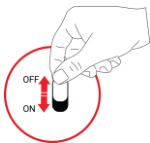

EN – NATEC PIGO - WIRELESS KEYBOARD & MOUSE SET - USER'S GUIDE

INSTALLATION:

1.

2.

3.

4.

Note: If your system has any problems detecting the wireless combo set, please plug out the USB receiver. After 3 seconds plug in the USB receiver to your computer, then press and hold the "ESC" + "=" buttons for few seconds. Device should pair with USB receiver automatically.