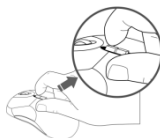

EN – NATEC PIGO - WIRELESS KEYBOARD & MOUSE SET - USER'S GUIDE

INSTALLATION:

1.

2.

3.

4.

Note: If your system has any problems detecting the wireless combo set, please plug out the USB receiver. After 3 seconds plug in the USB receiver to your computer, then press and hold the "ESC" + "=" buttons for few seconds. Device should pair with USB receiver automatically.

DPI CHANGE

INSERTING BATTERY

REMOVING BATTERY

SAFETY

GENERAL

- The safe product, conforming to the EU requirements.
- The product is made in accordance with RoHS European standard. The standard was issued in order to decrease the amount of the electronic and electrical waste emitted into the atmosphere.
- The WEEE symbol (the crossed-out wheeled bin) using indicates that this product in not home waste. You protect the environment when you recycle hazardous waste appropriately. In order to get detailed information about recycling this product please contact your retailer or a local authority.

For more information visit www.natec-zone.com

This Impakt Sp. z o.o. declares that the device complies with the essential requirements and other applicable provisions of the applicable EC directives. Full text of the CE declaration can be downloaded from the website of the distributor www.impakt.com.pl.