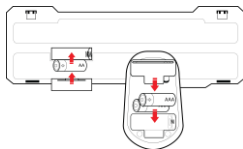

INSERTING BATTERY