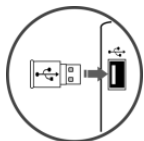

DE – NATEC PIGO - SCHNURLOSE TASTATUR + OPTISCHER MAUS - BEDIENUNGSANLEITUNG

INSTALLATION:

1.