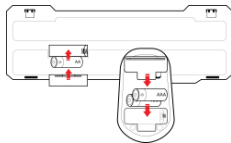

EN – NATEC PIGO - WIRELESS KEYBOARD & MOUSE SET - USER'S GUIDE

INSTALLATION:

1.

2.

3.

4.

Note: If your system has any problems detecting the wireless combo set, please plug out the USB receiver. After 3 seconds plug in the USB receiver to your computer, then press and hold the "ESC" + "=" buttons for few seconds. Device should pair with USB receiver automatically.