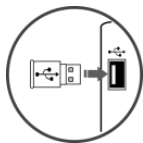

EN – NATEC PIGO - WIRELESS KEYBOARD & MOUSE SET - USER'S GUIDE

INSTALLATION:

1.

2.

3.

4.

Note: If your system has any problems detecting the wireless combo set, please plug out the USB receiver. After 3 seconds plug in the USB receiver to your computer, then press and hold the "ESC" + "=" buttons for few seconds. Device should pair with USB receiver automatically.