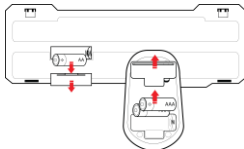

REMOVING BATTERY